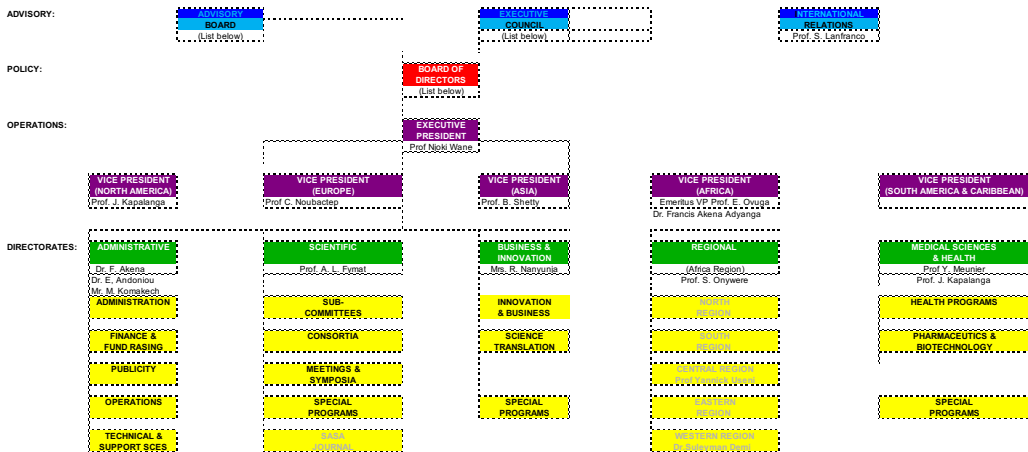

ADVISORY BOARD MEMBERS:

SCIENTIFIC COMMITTEE

EXECUTIVE COUNCIL MEMBERS:

ADMINISTRATIVE COMMITTEE MEMBERS

BOARD OF DIRECTORS MEMBERS:

- Prof. J. Kapatanga
- Prof. A. L. Fymat
- Dr. F. Akena
- (Prof. E. Ougua)*
- Ms. Sandy Johnson
- (Prof. S. Onywere)*
- (Mr. Morris Komakech)

Honorary Members

Conferences: Abstracts and Logistics

Projects and Programs

Student Science Fairs

Leonard Wandli