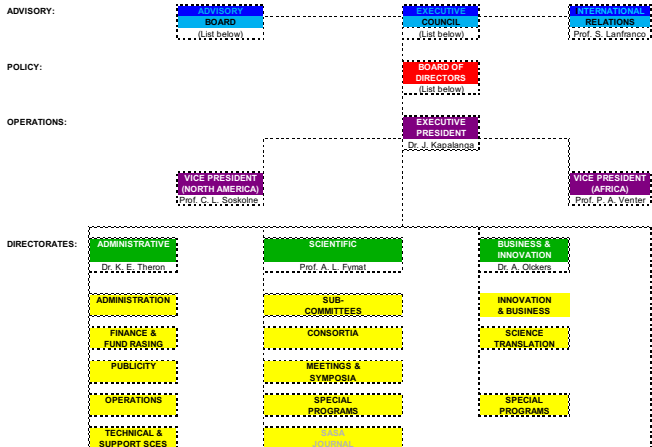

INTERIM ORGANIZATION CHART (DRAFT)

ADVISORY BOARD MEMBERS:

EXECUTIVE COUNCIL MEMBERS:

ORGANIZATION CHART